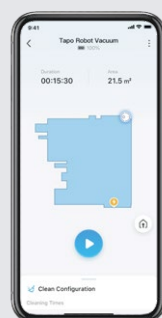

App Control

Tapo RV10

// Overview

Robot Vacuum

▶ Power/Clean

- Press once: Start/pause cleaning.
- Press and hold for 5 seconds: Turn on/off the robot vacuum.

*For the first use, slide the power switch from OFF to ON to turn on.

🏠 Dock

- Return to the dock to charge.

🗄️ Spot Cleaning/Child Lock

- Press once: Start spot cleaning.
- Press and hold for 5 seconds: Turn on/off the child lock.

🏠 + 🗄️ Combination Button

- Press and hold simultaneously for 5 seconds: Enter setup mode to configure network.
- Press and hold simultaneously for 10 seconds: Restore to factory default settings.