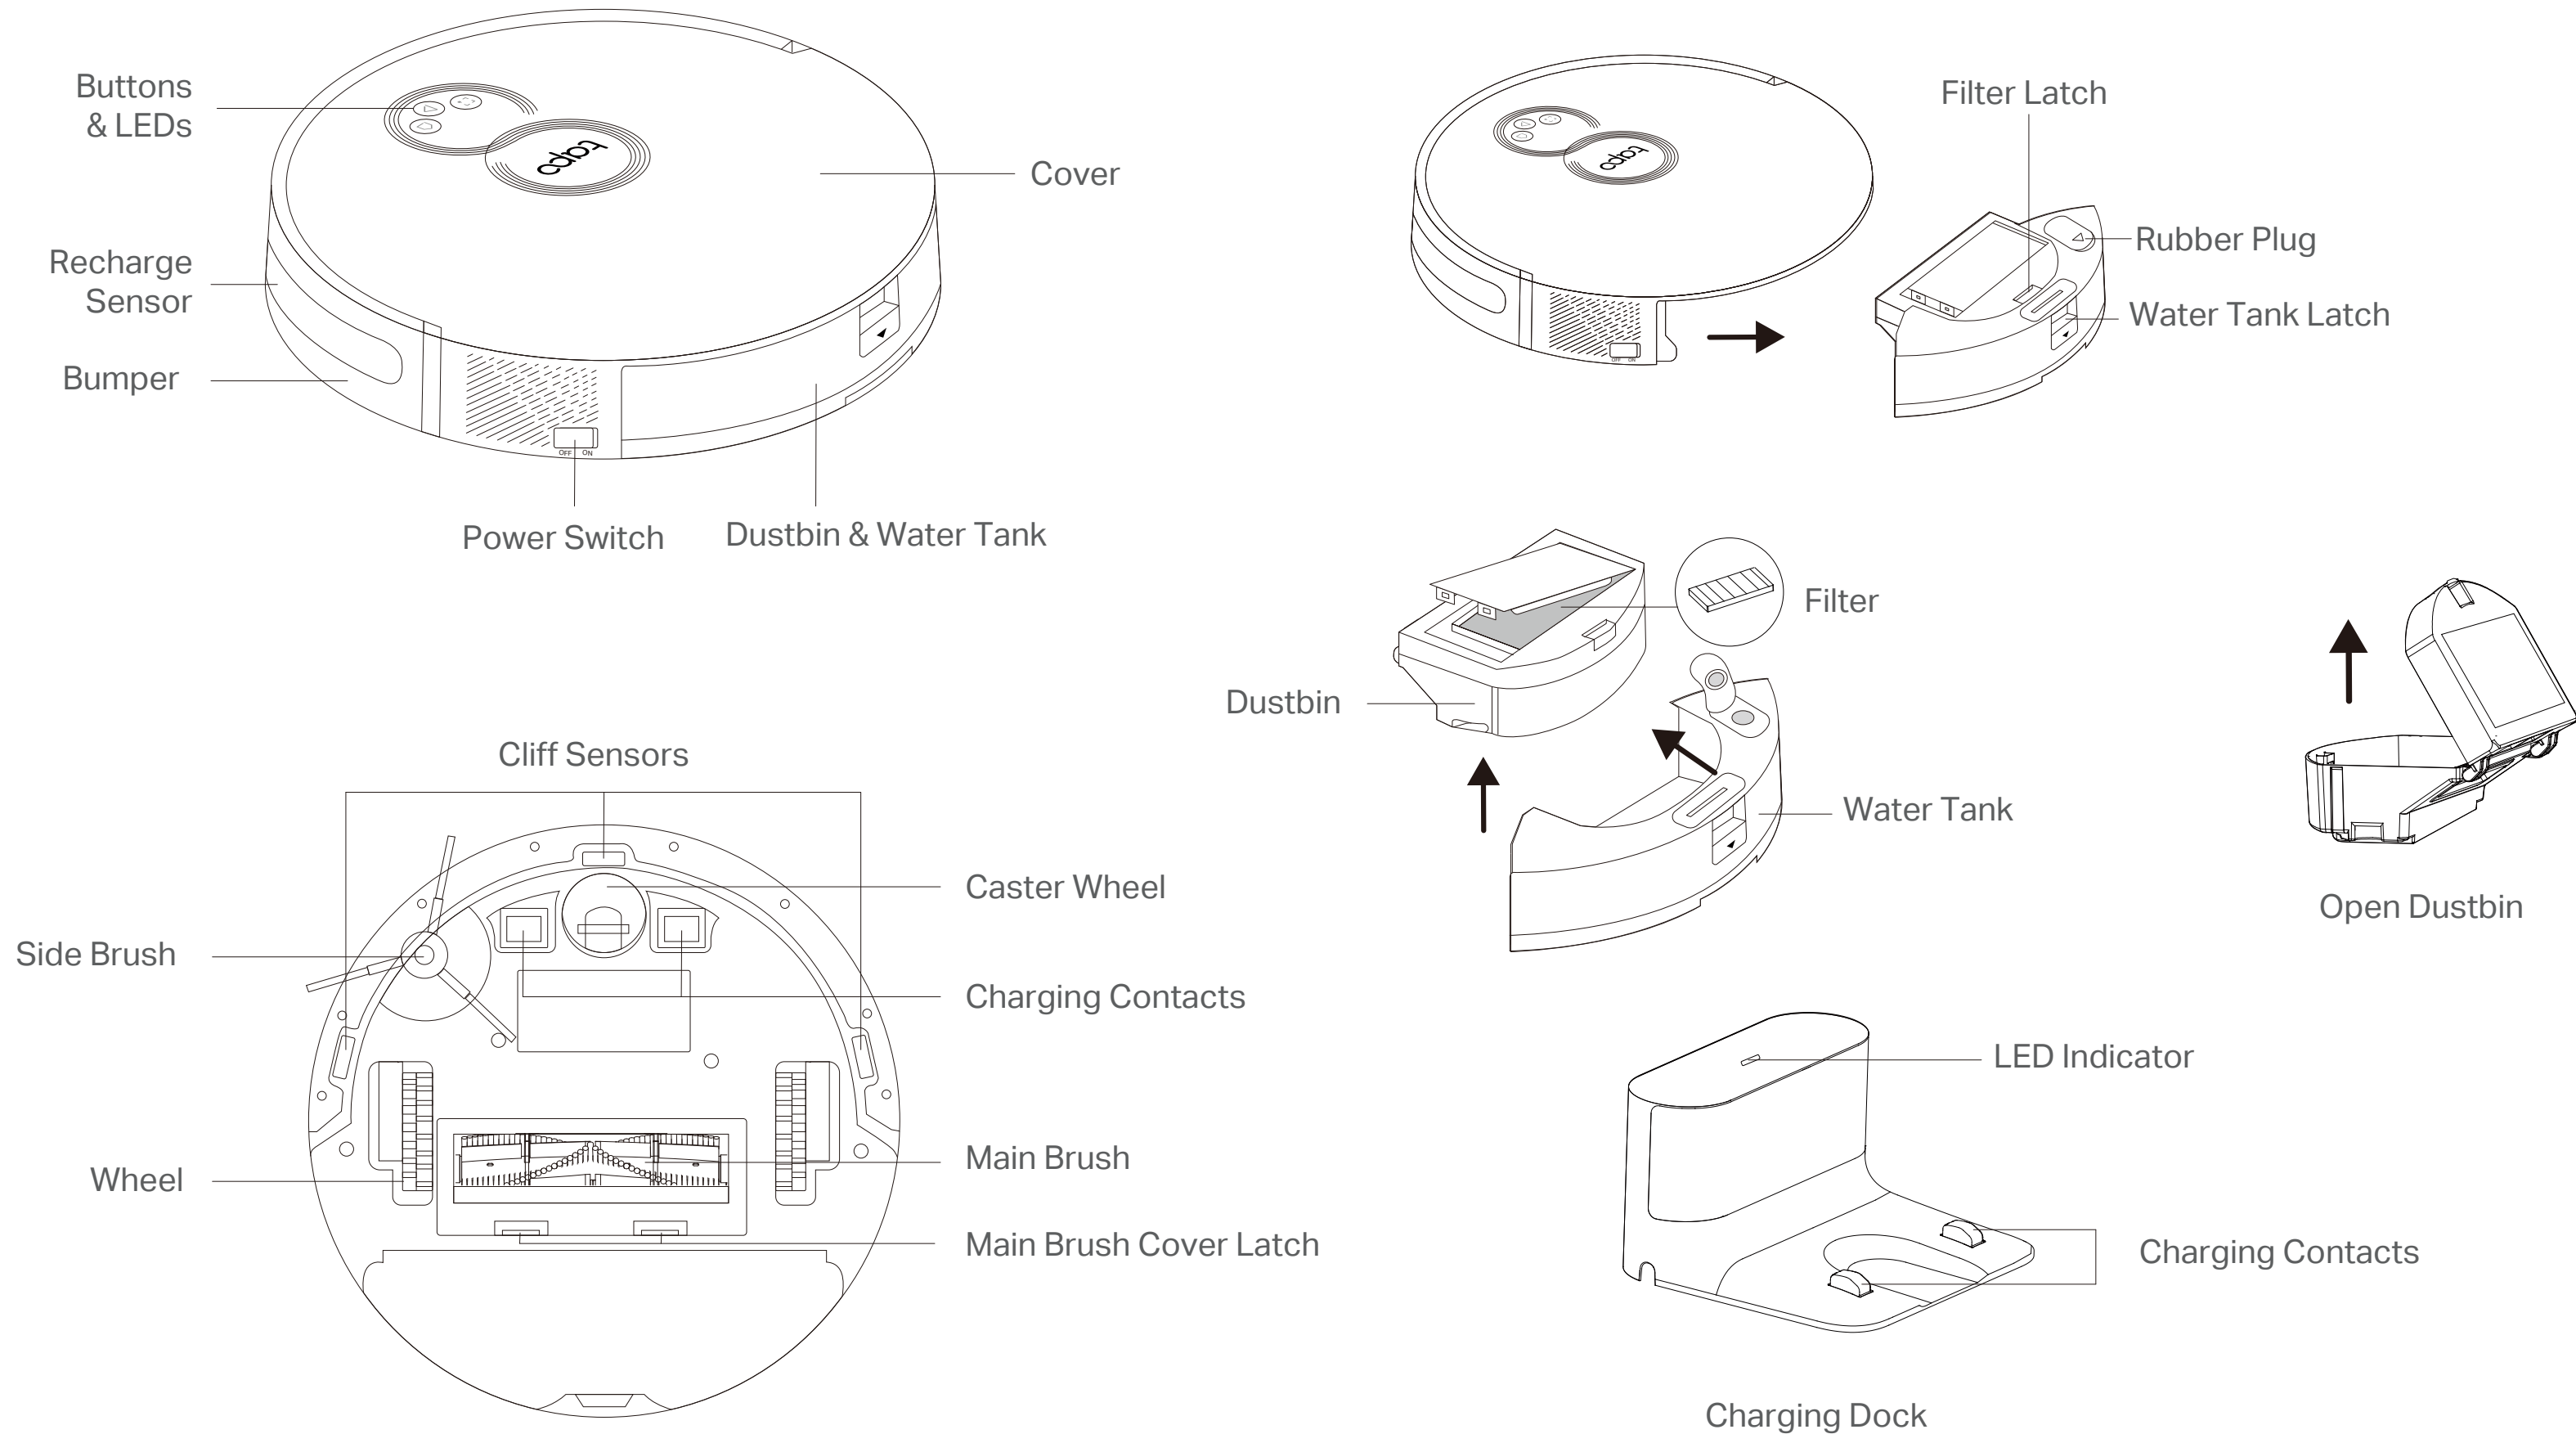

🏠 Dock

- Return to the dock to charge.

🗄️ Spot Cleaning/Child Lock

- Press once: Start spot cleaning.
- Press and hold for 5 seconds: Turn on/off the child lock.

🏠 + 🗄️ Combination Button

- Press and hold simultaneously for 5 seconds: Enter setup mode to configure network.
- Press and hold simultaneously for 10 seconds: Restore to factory default settings.

🏠 LED

- Red: Battery level < 20%; Error
- Orange: Battery level between 20% and 80%
- Green: Battery level > 80%

Overview

// Highlights

Strong Suction Power, Low Noise

Four vacuum modes with different levels of suction power meet various cleaning needs. With a maximum suction power of 2000Pa, the Tapo Robot Vacuum is ideal for direct, powerful cleaning for carpets and hard floors.