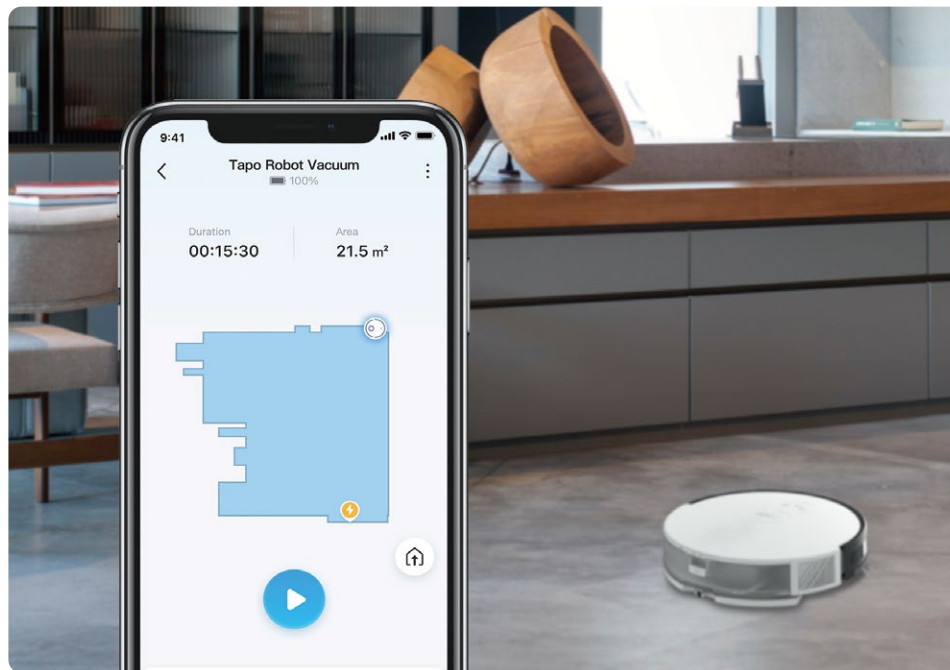

Effortlessly climbs over doorsills and thick carpets under 2 cm / 0.79 in.

// Highlights

Mops and Vacuums Simultaneously

Mopping is essential for houses with hard floors which need regular polishing. Vacuuming and mopping in one trip turns your thankless chore time into me time.

Huge Water Tank Capacity

A full-size 300ml water tank covers up to 200 m² / 2100 ft².‡

3-Level Electronic Mopping

Provides 3 water flows to suit different floor types with consistent and steady water pressure.

Ideal Mopping Partner

It is recommended to mop with Tapo Foamless Hard-Surface Floor Cleaner specially designed for Tapo Robot Vacuums.

Total Control at Your Fingertips

Cleaning made simple. Manage your own cleaning schedule and monitor your robot's status at home or away with the Tapo app.

Customizable Cleaning

Easily tailor your scheduling, vacuum modes, mopping modes, and more.

Simple Voice Control

Pair with Alexa or Google Home to control with voice commands.

Child & Pet Lock

Deactivate the physical start button on the device to prevent accidental and inconvenient starts.